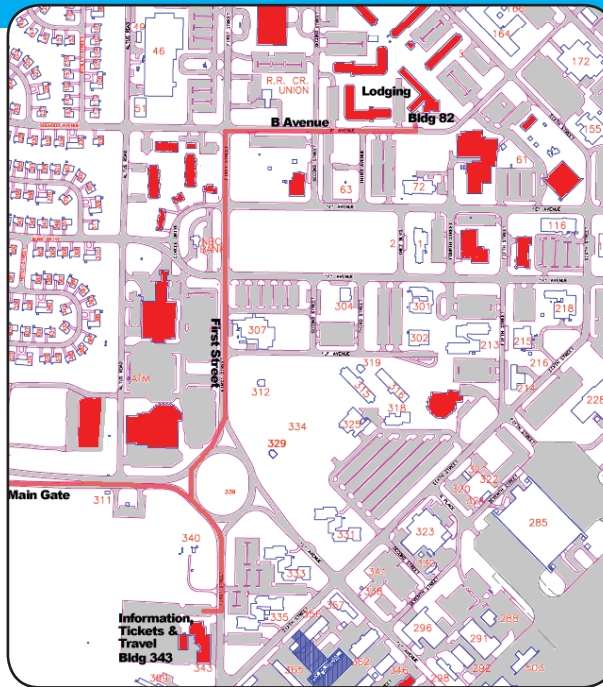

**500 S. First Street
Altus AFB, Ok 73523**

Hours of Operation

**Monday - Friday
8 a.m. - 4:30 p.m.**

**Saturday & Sunday
Closed**

**(580) 481-7416
DSN 866-7416**